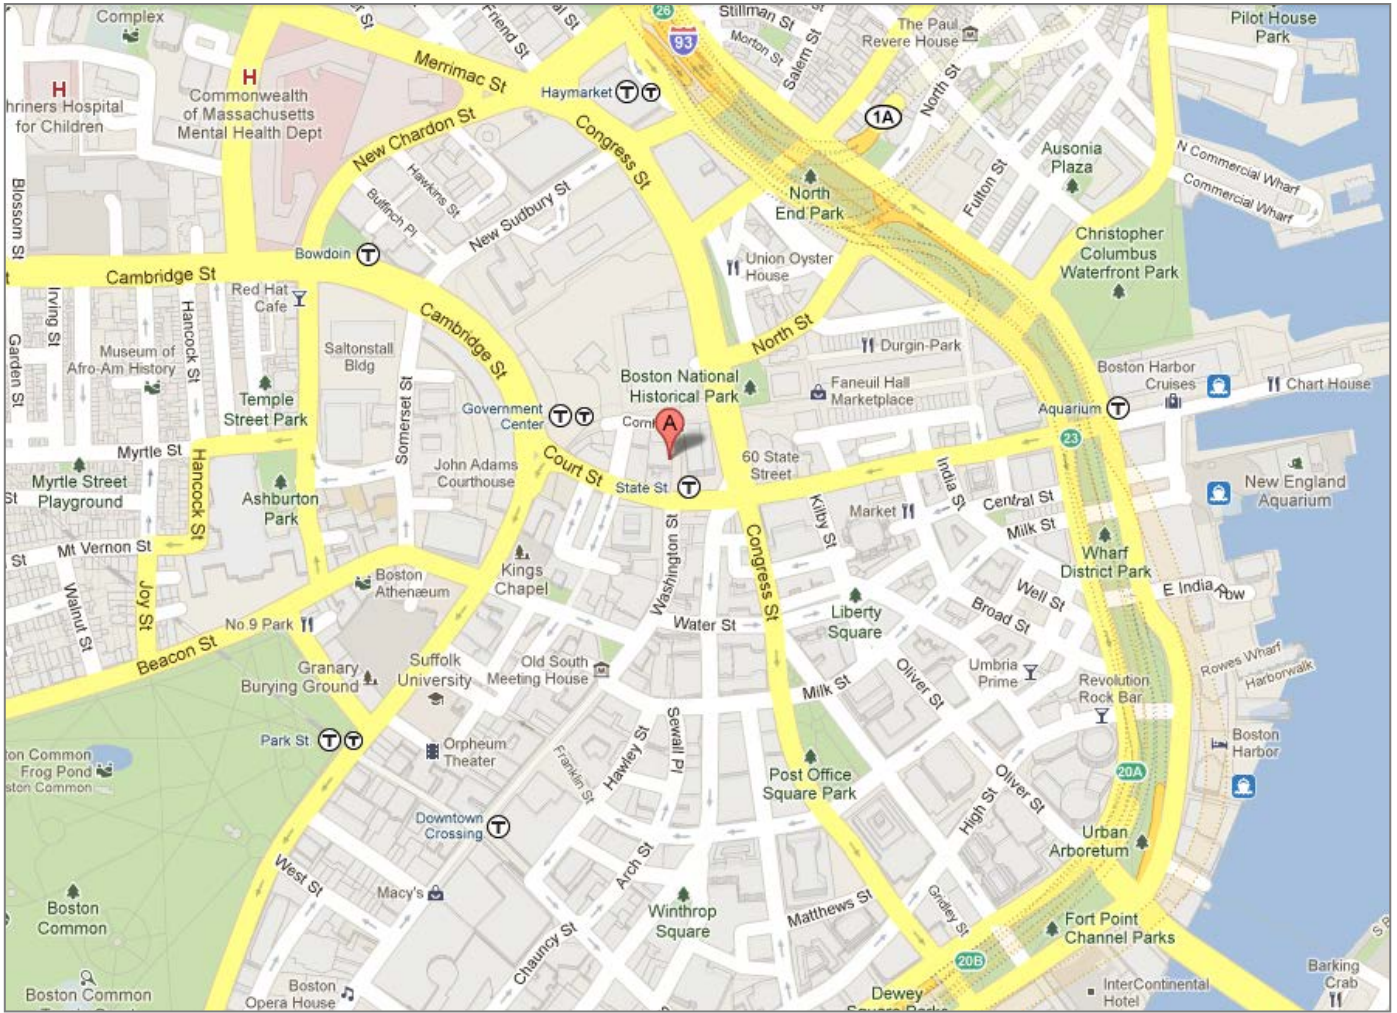

La Capra Associates, Inc.
One Washington Mall, 9th Floor
Boston, Massachusetts 02108

lacapra.com